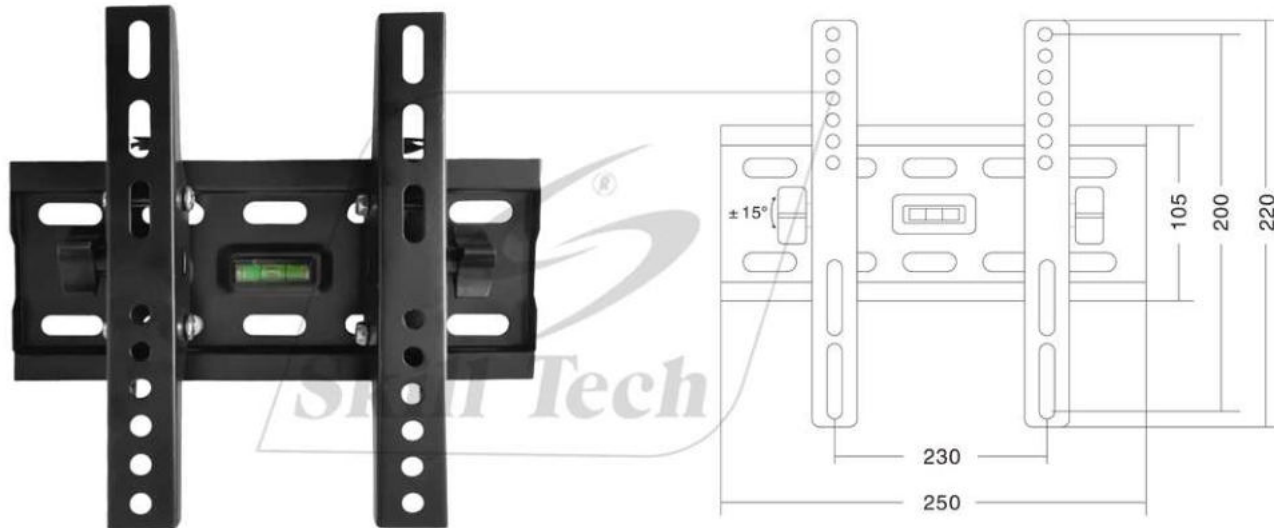

SH 20T

Tilt TV Wall Mount

For most 15" - 43" LED, LCD Flat Panel TVs

Screen Size
15"-43"

VESA
200x200

Profile
60mm

Weight Capacity
45kg

Tilt Range
+15° ~ -15°

Bubble Level

Easily adjust your TV
without tools

Integrated Bubble Level
Assures easy installation alignment

Simple Construction
Ensures a quick and easy installation